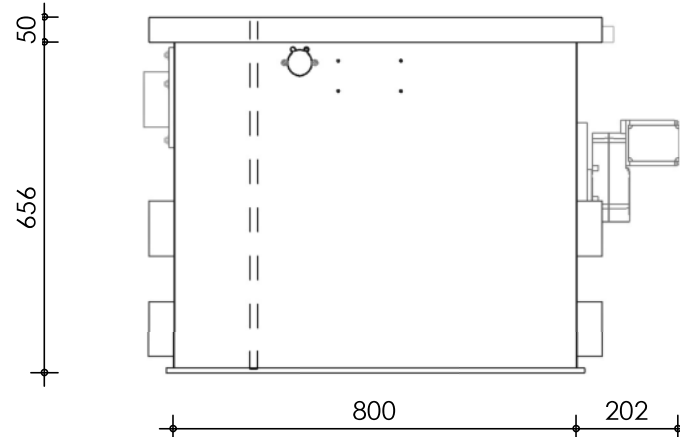

Front view

Right-side view

Rear view

Left-side view

Top view

description:
PP65 - Drum filter

scale :
1 : 15

date/version :
v.2024

water running height :
120 mm