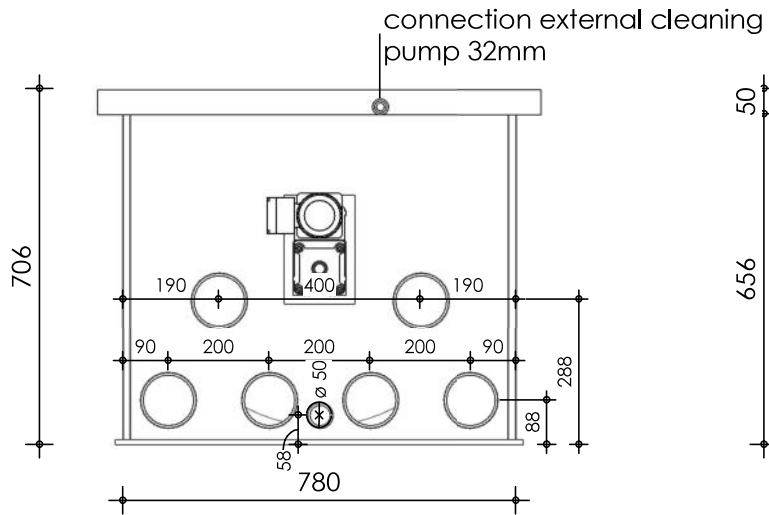

Front view

Right-side view

Rear view

Left-side view

Top view

description:
PP65 - Drum filter

scale :
1 : 15

date/version :
v.2024

water running height :
120 mm