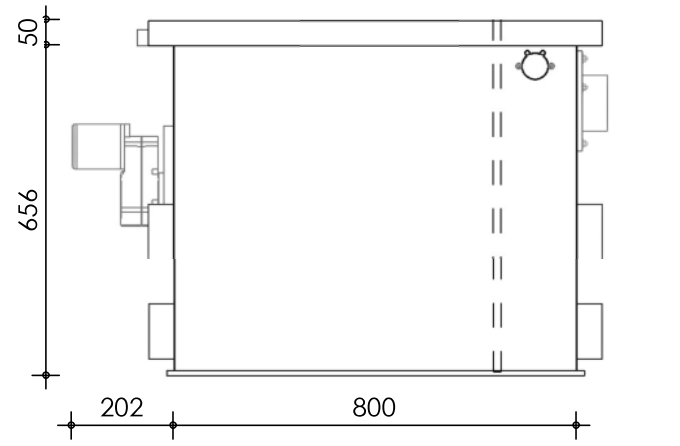

Front view

Right-side view

Rear view

Left-side view

Top view

description:
PP65 - Drum filter

scale :
1 : 15

date/version :
v.2024

water running height :
120 mm