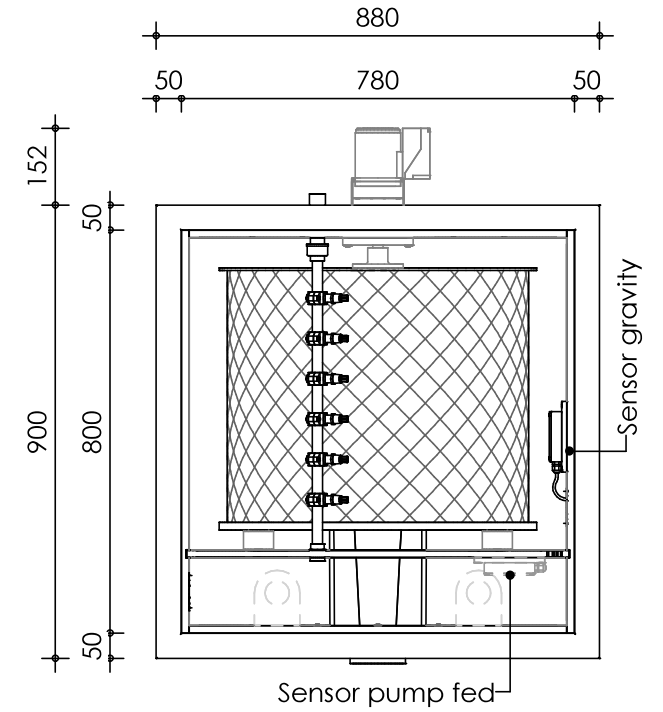

Front view

Right-side view

Rear view

Left-side view

Top view

description:
PP65 - Drum filter

scale :
1 : 15

date/version :
v.2024

water running height :
120 mm