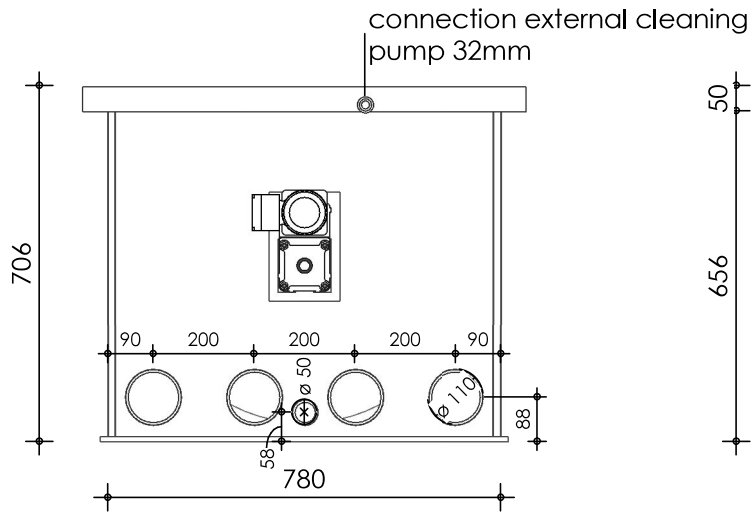

Front view

Right-side view

Rear view

Left-side view

Top view

description:
PP50 - Drum filter

scale :
1 : 15

date/version :
v.2024

water running height :
120 mm