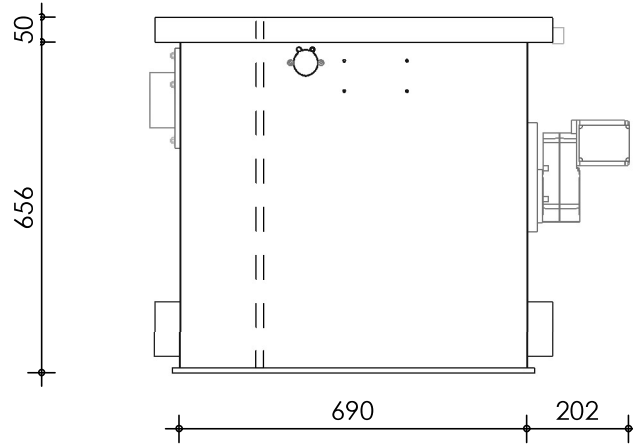

Front view

Right-side view

Rear view

Left-side view

Top view

description:
PP50 - Drum filter

scale :
1 : 15

date/version :
v.2024

water running height :
120 mm