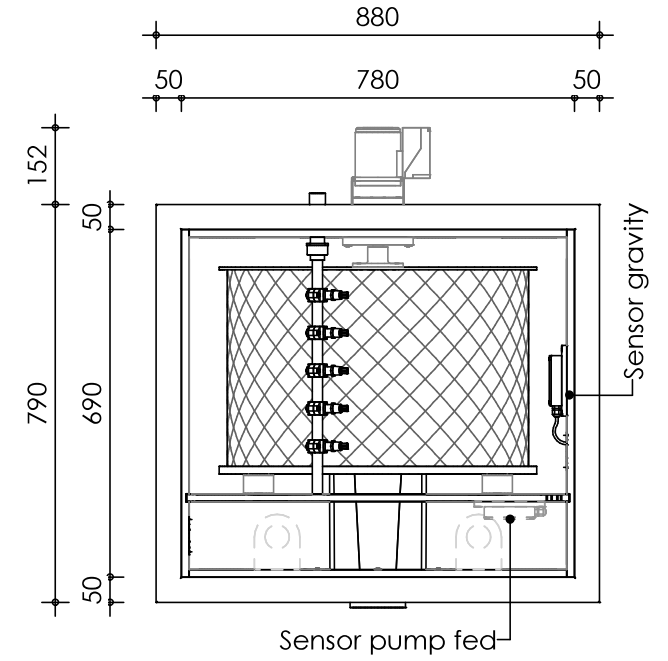

Front view

Right-side view

Rear view

Left-side view

Top view

description:
PP50 - Drum filter

scale :
1 : 15

date/version :
v.2024

water running height :
120 mm