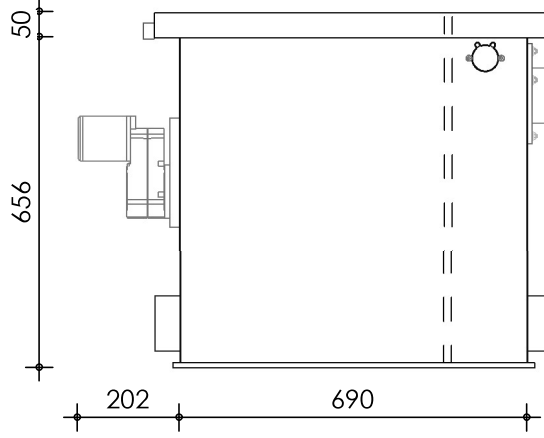

Front view

Right-side view

Rear view

Left-side view

Top view

description:
PP50 - Drum filter

scale :
1 : 15

date/version :
v.2024

water running height :
120 mm