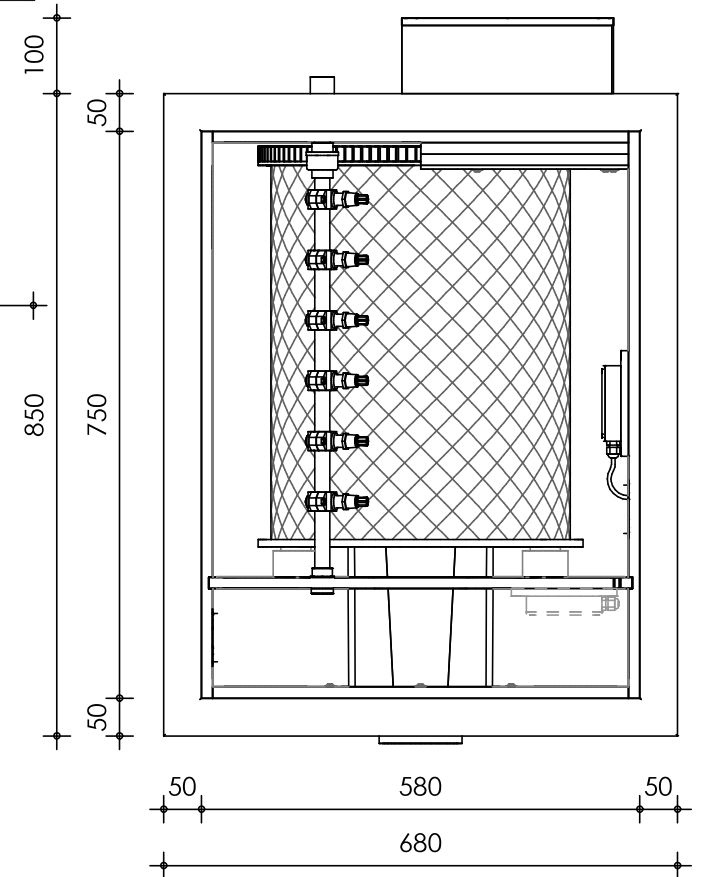

Front view

Right-side view

connection external cleaning pump 32mm

Rear view

Left-side view

Top view

description:
PP35 - Drum filter

scale :
1 : 10

date/version :
v.2024

water running height :
170 mm