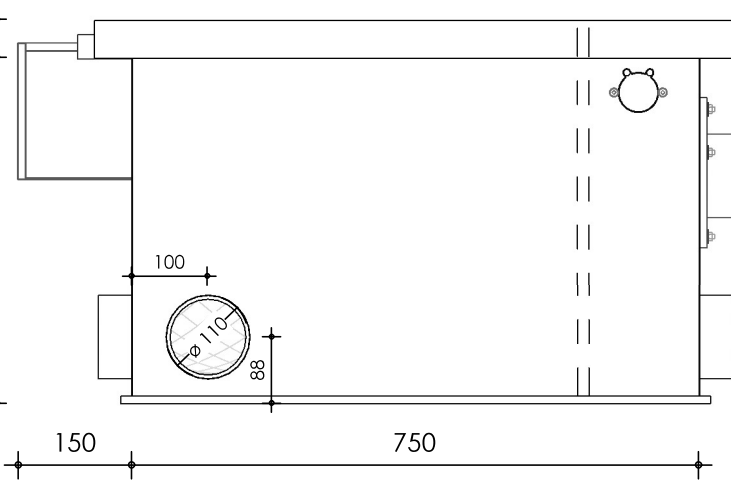

Front view

Right-side view

connection external cleaning pump 32mm

Rear view

Left-side view

Top view

description:
PP35 - Drum filter

scale :
1 : 10

date/version :
v.2024

water running height :
170 mm