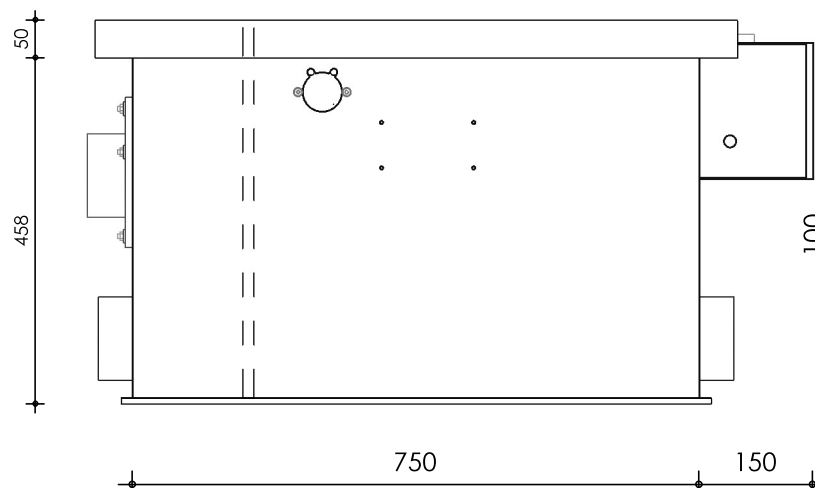

Front view

Right-side view

connection external cleaning pump 32mm

Rear view

Left-side view

Top view

description:
PP35 - Drum filter

scale :
1 : 10

date/version :
v.2024

water running height :
170 mm