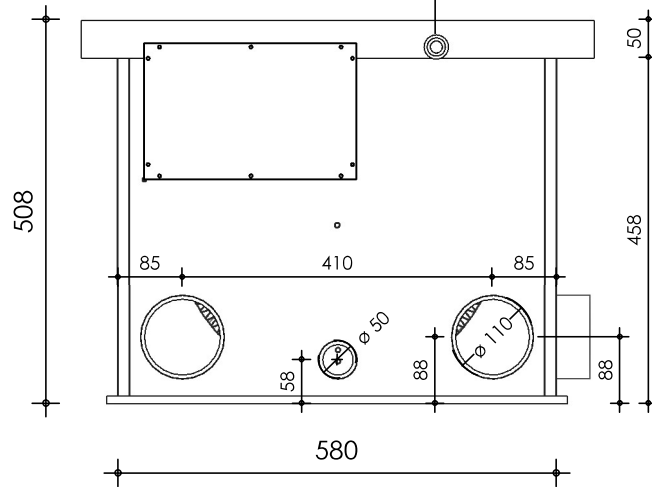

Front view

Right-side view

connection external cleaning pump 32mm

Rear view

Left-side view

Top view

description:
PP35 - Drum filter

scale :
1 : 10

date/version :
v.2024

water running height :
170 mm