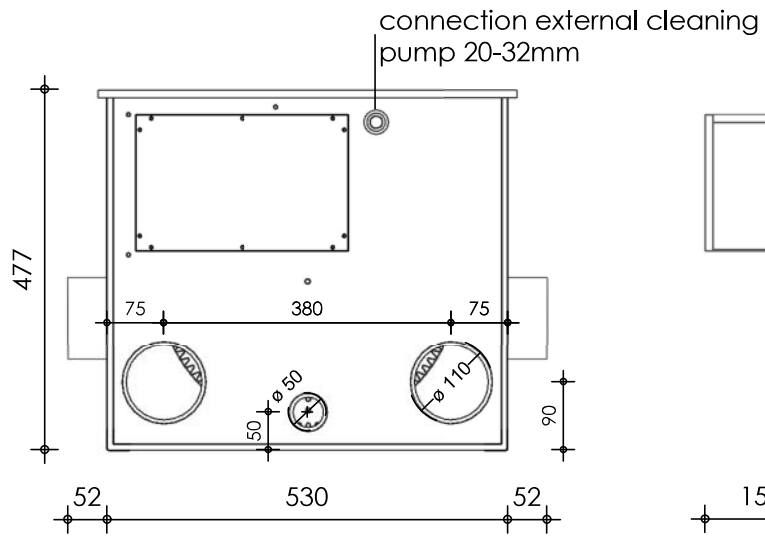

Front view

Right-side view

Rear view

Left-side view

Top view

description:
ENTRY25 - Drum filter

scale :
1 : 10

date/version :
v.2024

water running height :
160 mm