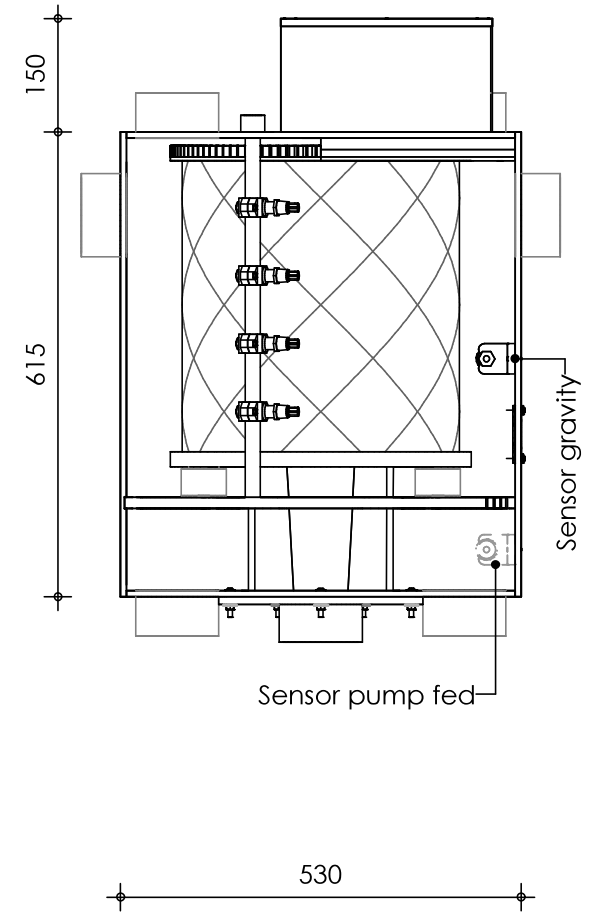

Front view

Right-side view

Rear view

Left-side view

Top view

description:
ENTRY25 - Drum filter

scale :
1 : 10

date/version :
v.2024

water running height :
160 mm