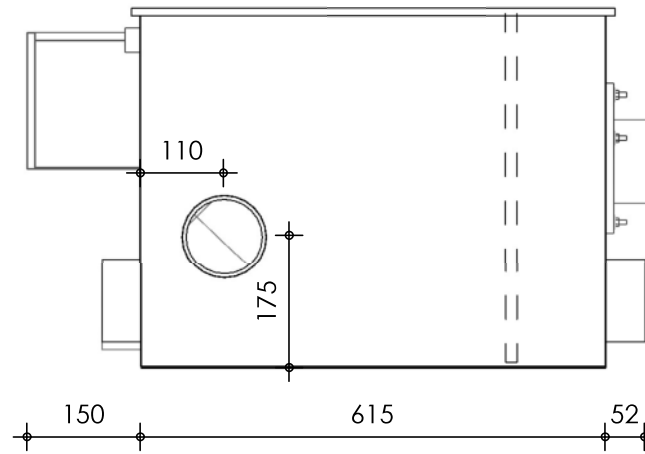

Front view

Right-side view

Rear view

Left-side view

Top view

description:
ENTRY25 - Drum filter

scale :
1 : 10

date/version :
v.2024

water running height :
160 mm