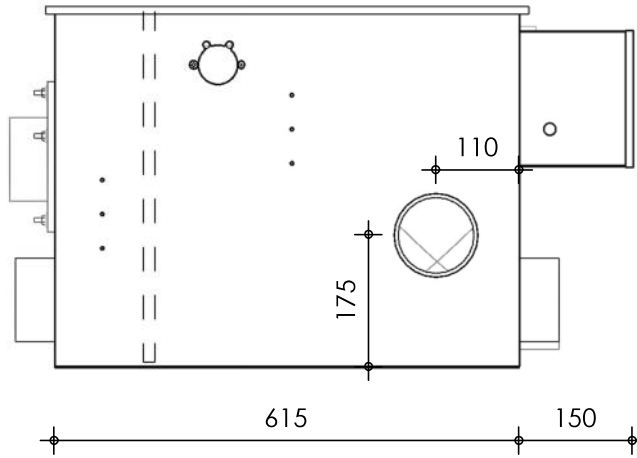

Front view

Right-side view

Rear view

Left-side view

Top view

description:
ENTRY25 - Drum filter

scale :
1 : 10

date/version :
v.2024

water running height :
160 mm