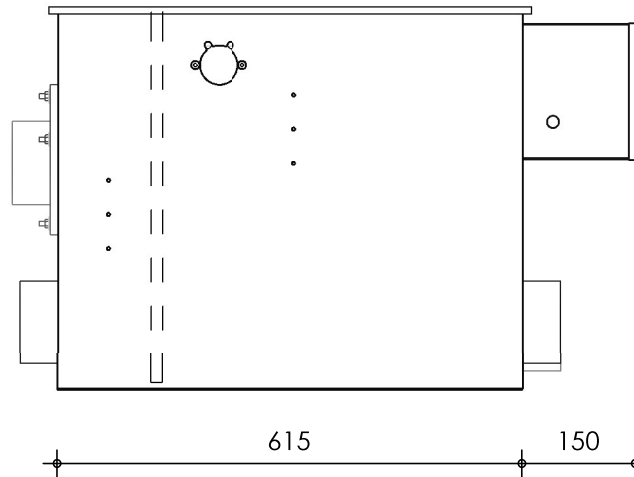

Front view

Right-side view

Top view

Rear view

Left-side view

description:
ECO22 - Drum filter

scale :
1 : 10

date/version :
v.2024

water running height :
160 mm