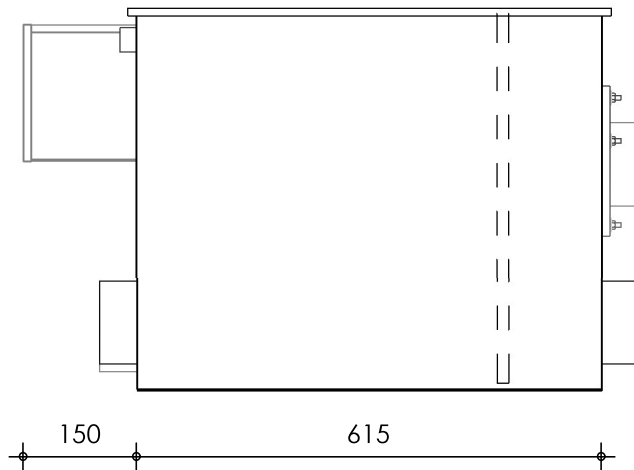

Front view

Right-side view

Top view

Rear view

Left-side view

description:
ECO22 - Drum filter

scale :
1 : 10

date/version :
v.2024

water running height :
160 mm