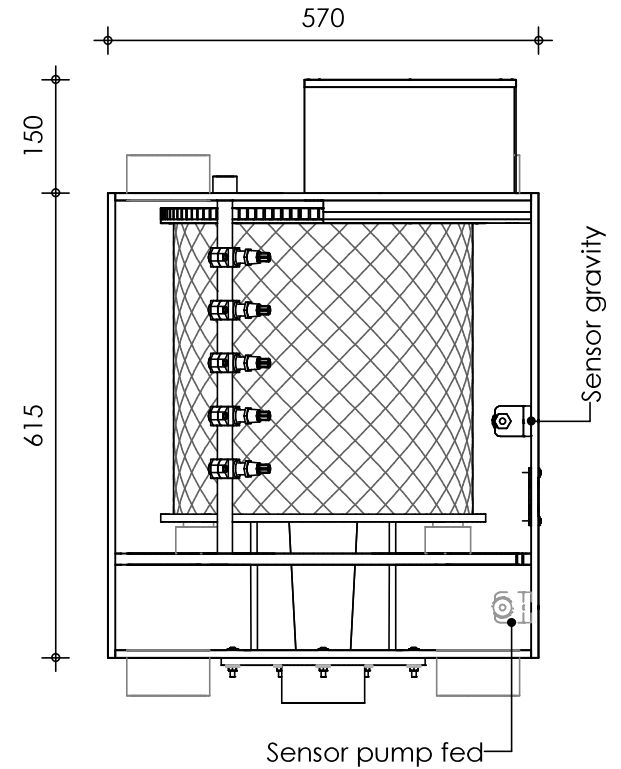

Front view

Right-side view

Top view

Rear view

Left-side view

description:
ECO22 - Drum filter

scale :
1 : 10

date/version :
v.2024

water running height :
160 mm