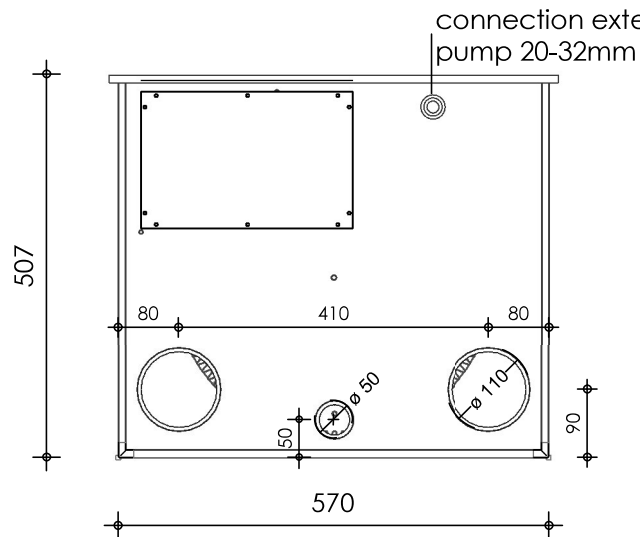

Front view

Right-side view

Top view

Rear view

Left-side view

description:
ECO22 - Drum filter

scale :
1 : 10

date/version :
v.2024

water running height :
160 mm