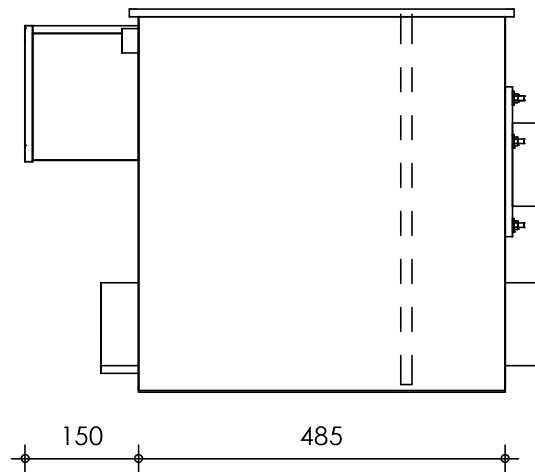

Front view

Right-side view

Top view

Rear view

Left-side view

description:
ECO15 - Drum filter

scale :
1 : 10

date/version :
v.2024

water running height :
160 mm