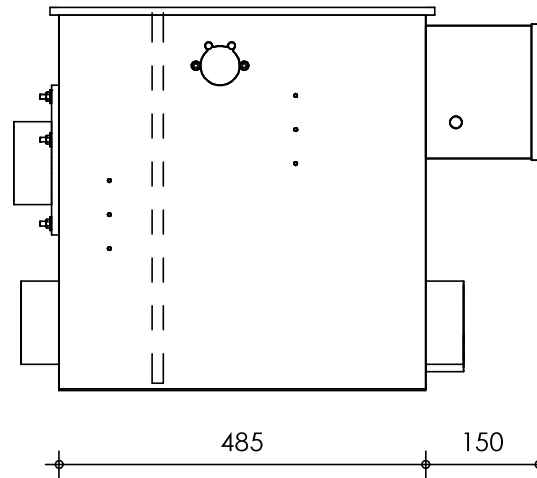

Front view

Right-side view

Top view

Rear view

Left-side view

description:
ECO15 - Drum filter

scale :
1 : 10

date/version :
v.2024

water running height :
160 mm