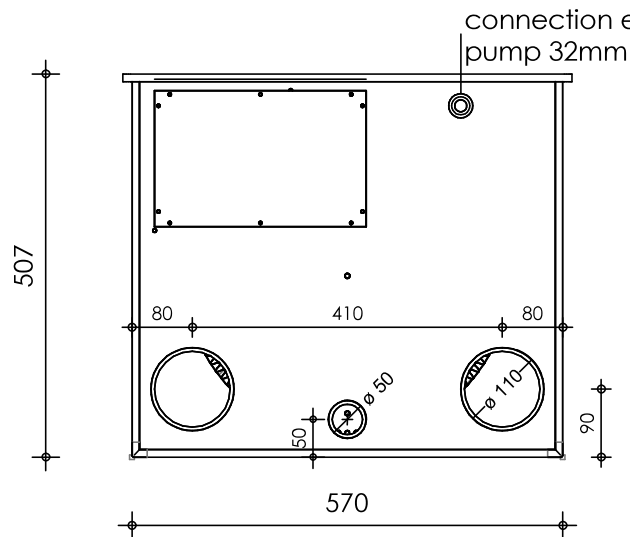

Front view

Right-side view

Top view

Rear view

Left-side view

description:
ECO15 - Drum filter

scale :
1 : 10

date/version :
v.2024

water running height :
160 mm