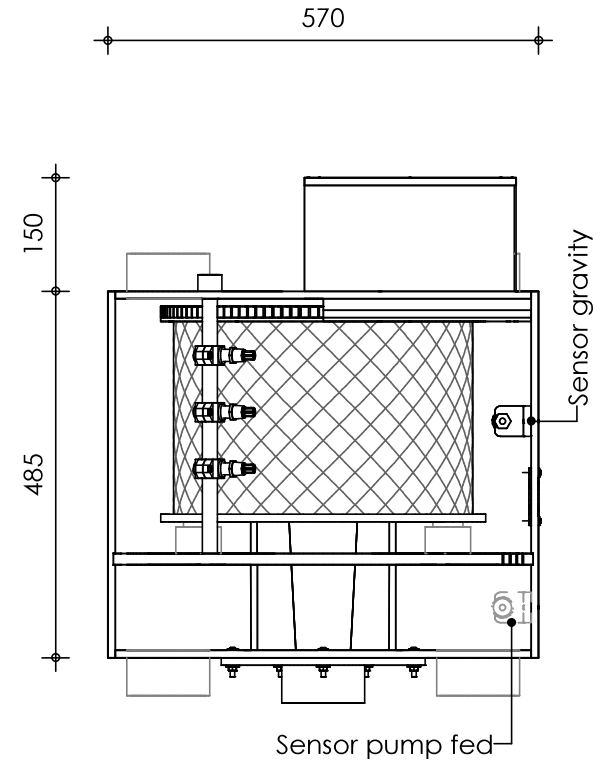

Front view

Right-side view

Top view

Rear view

Left-side view

description:
ECO15 - Drum filter

scale :
1 : 10

date/version :
v.2024

water running height :
160 mm