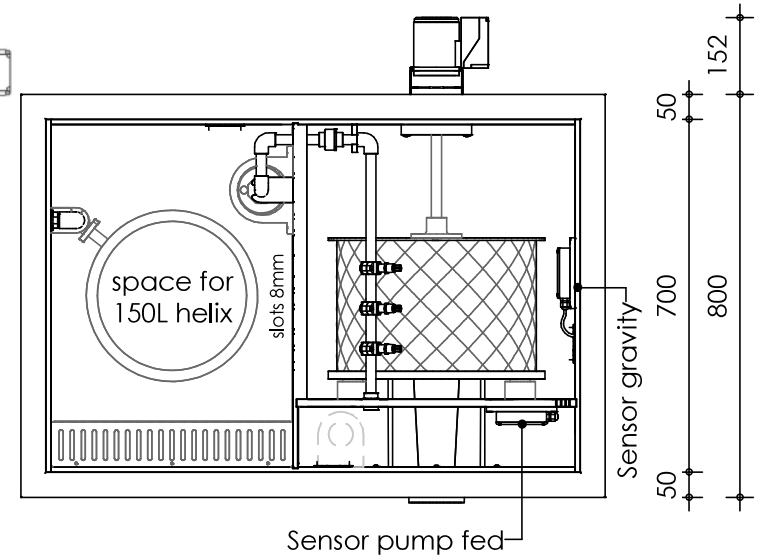

Front view

Right-side view

Top view

Rear view

Left-side view

description:
C15 - Combi filter

scale :
1 : 15

date/version :
v.2024

water running height :
120 mm