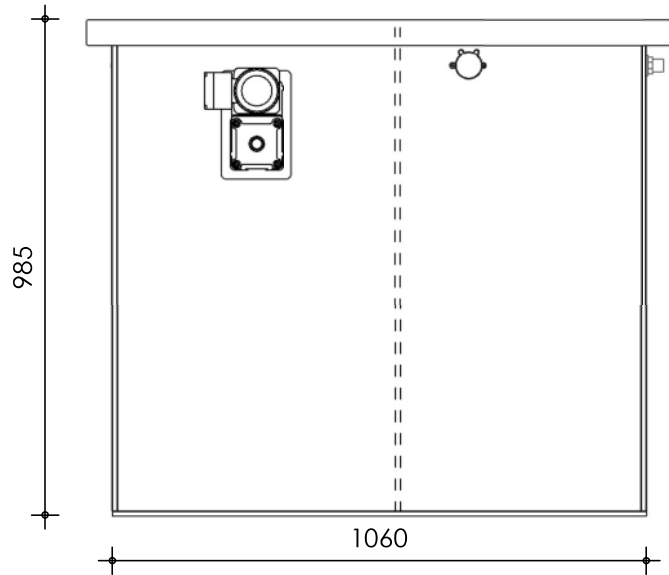

Front view

Right-side view

Top view

Rear view

Left-side view

description:
C15 - Combi filter

scale :
1 : 15

date/version :
v.2024

water running height :
120 mm