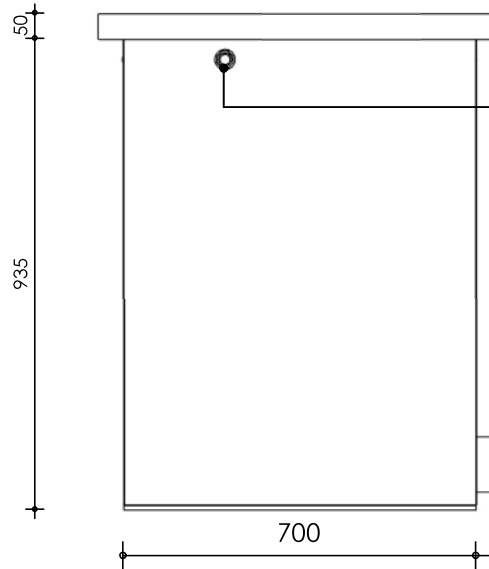

Front view

Right-side view

Top view

Rear view

Left-side view

description:
C15 - Combi filter

scale :
1 : 15

date/version :
v.2024

water running height :
120 mm