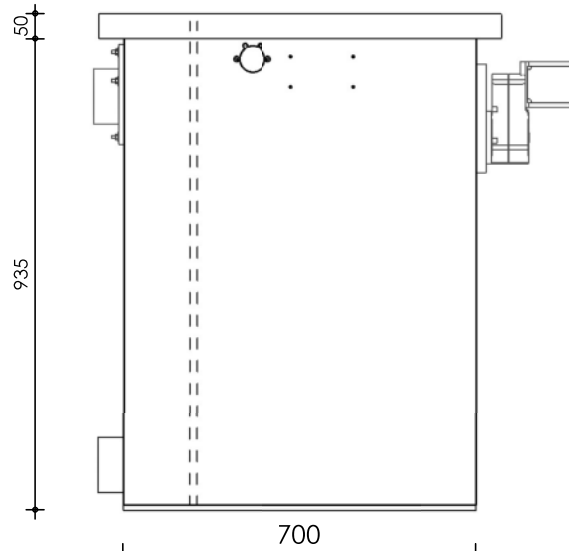

Front view

Right-side view

Top view

Rear view

Left-side view

description:
C15 - Combi filter

scale :
1 : 15

date/version :
v.2024

water running height :
120 mm