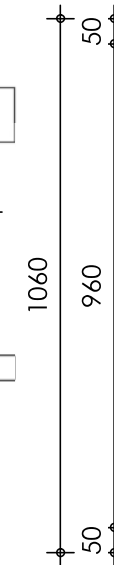

Front view

Right-side view

Rear view

Left-side view

8mm slots

Max flow 40 m³
Space for helix 350 L

Top view

description:
BK90 - Bio chamber

scale :
1 : 15

date/version :
v.2024