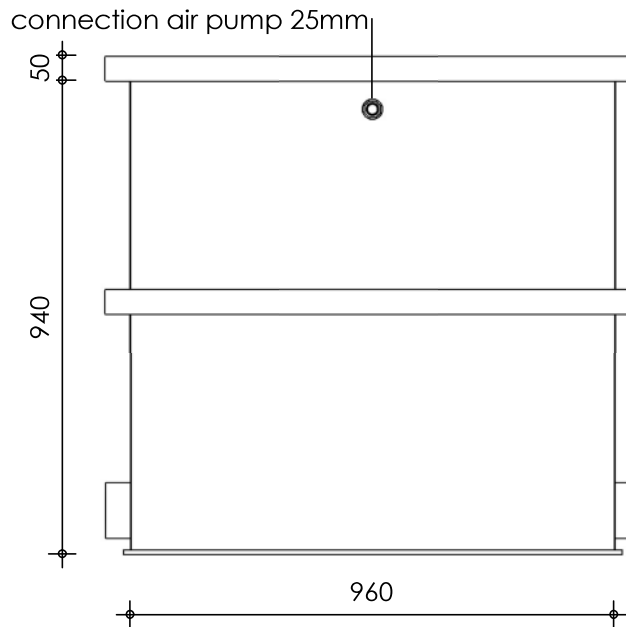

Front view

Right-side view

Rear view

Left-side view

8mm slots

Max flow 40 m³
Space for helix 350 L

Top view

description:
BK90 - Bio chamber

scale :
1 : 15

date/version :
v.2024