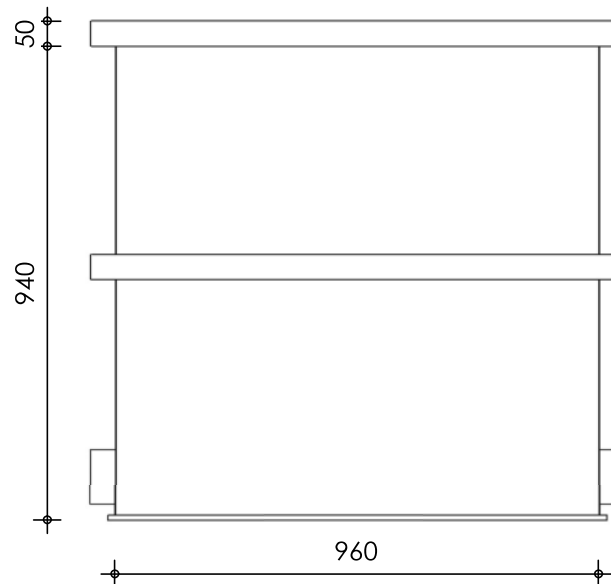

Front view

Right-side view

Rear view

Left-side view

8mm slots

Max flow 40 m³
Space for helix 350 L

Top view

description:
BK90 - Bio chamber

scale :
1 : 15

date/version :
v.2024