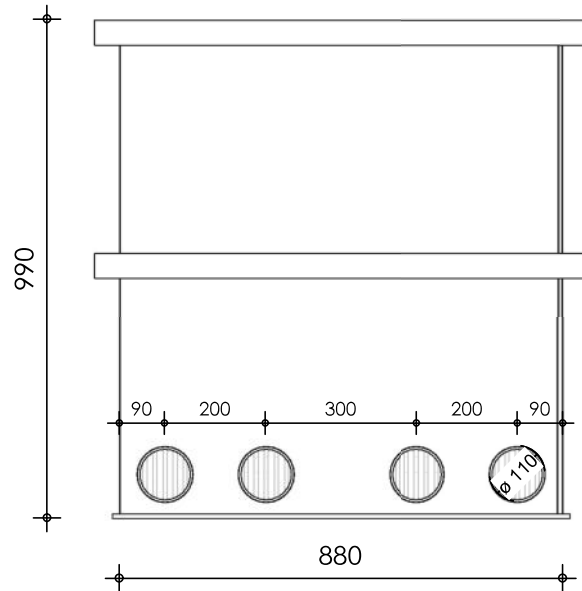

Front view

Right-side view

Rear view

Left-side view

8mm slots

Max flow 40 m³
Space for helix 350 L

Top view

description:
BK90 - Bio chamber

scale :
1 : 15

date/version :
v.2024