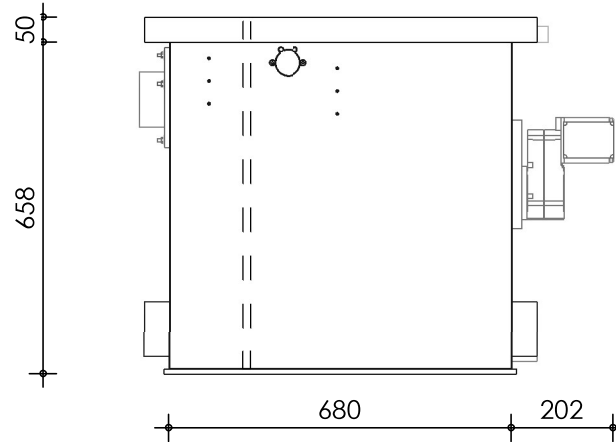

Front view

Right-side view

Rear view

Left-side view

Top view

description:
D50 - Drum filter

scale :
1 : 15

date/version :
v.2024

water running height :
120 mm