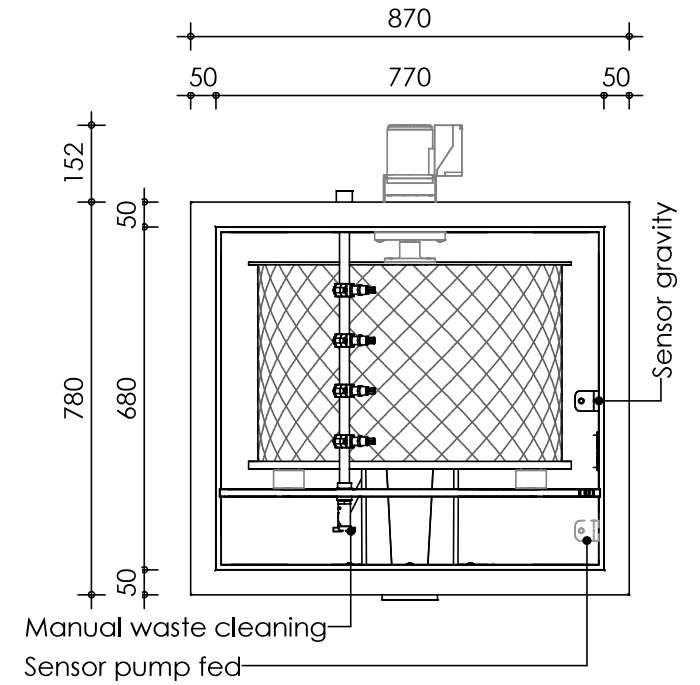

Front view

Right-side view

Rear view

Left-side view

Top view

description:
D50 - Drum filter

scale :
1 : 15

date/version :
v.2024

water running height :
120 mm