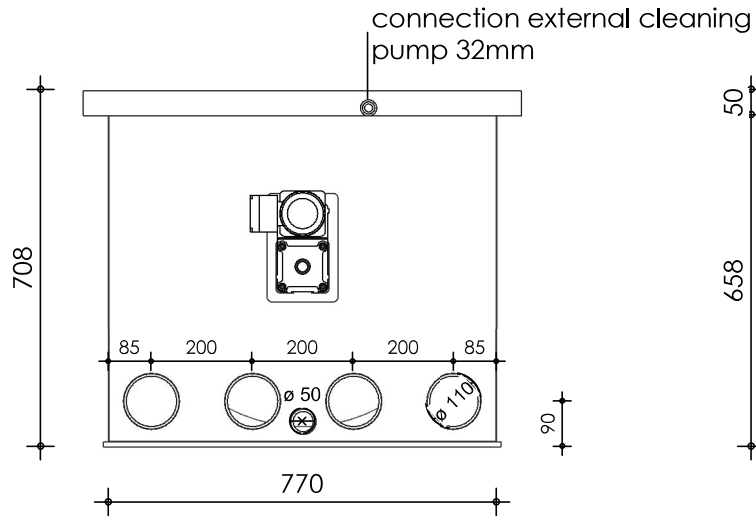

Front view

Right-side view

Rear view

Left-side view

Top view

description:
D50 - Drum filter

scale :
1 : 15

date/version :
v.2024

water running height :
120 mm