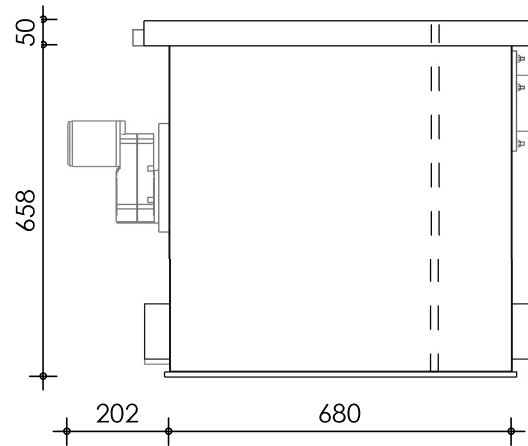

Front view

Right-side view

Rear view

Left-side view

Top view

description:
D50 - Drum filter

scale :
1 : 15

date/version :
v.2024

water running height :
120 mm